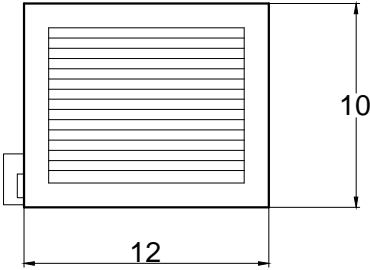

Front view

Right side view

Rear view

< F
Water Drain Pipe

Power Line,
5 foot Long

Left side view

GARASU- 3L			
Unit	Inch	Scale	1:1