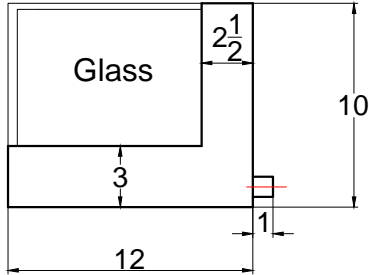

Front view

Right side view

Rear view

< F
Water Drain Pipe

Power Line,
5 foot Long

Left side view

GARASU- 3L			
Unit	Inch	Scale	1:1