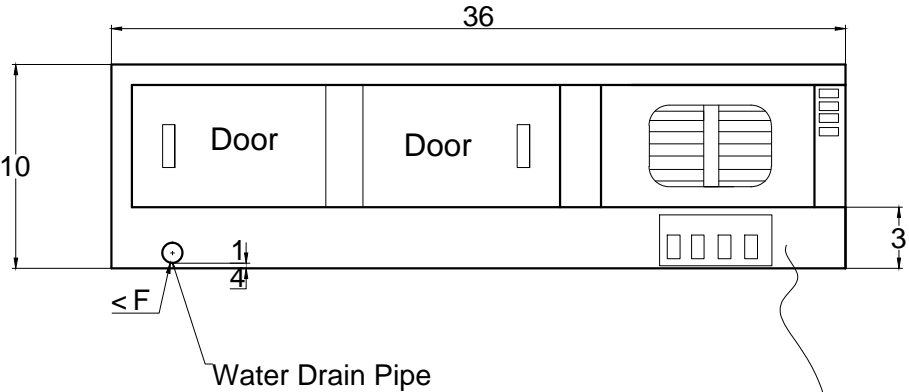

Front view

Right side view

Rear view

< F
Water Drain Pipe

Power Line,
5 foot Long

Left side view

GARASU- 3L			
Unit	Inch	Scale	1:1