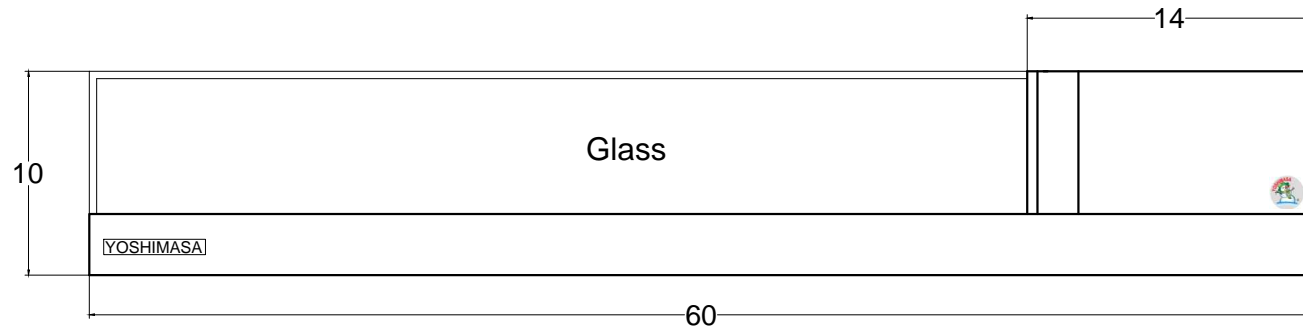

Front view

Right side view

Rear view

Power Line,
5 foot Long

Water Drain Pipe

Left side view

GARASU- 5R

Unit	Inch	Scale	1:1
------	------	-------	-----