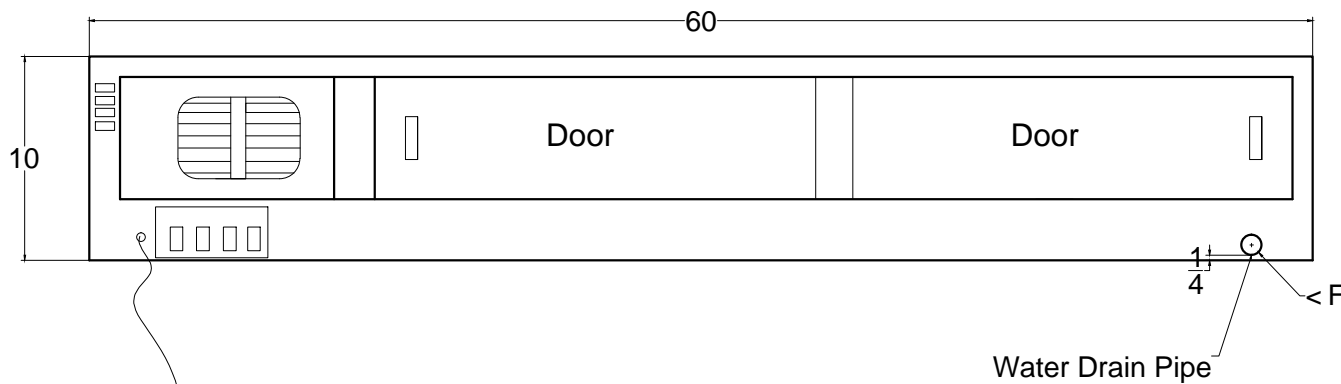

Front view

Right side view

Rear view

Power Line,
5 foot Long

Water Drain Pipe

Left side view

GARASU- 5R

Unit	Inch	Scale	1:1
------	------	-------	-----