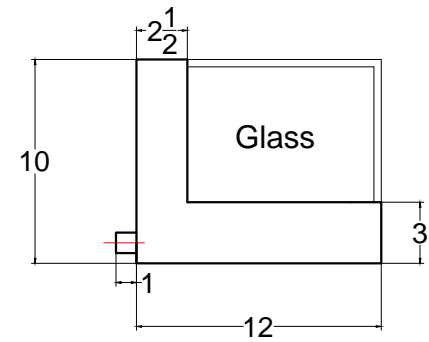

Front view

Right side view

Rear view

Power Line,
5 foot Long

Water Drain Pipe

Left side view

GARASU- 5R

Unit	Inch	Scale	1:1
------	------	-------	-----