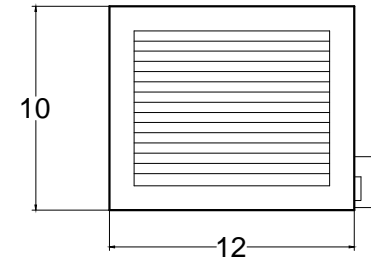

Front view

Right side view

Rear view

Power Line,
5 foot Long

Water Drain Pipe

Left side view

GARASU- 5R

Unit	Inch	Scale	1:1
------	------	-------	-----